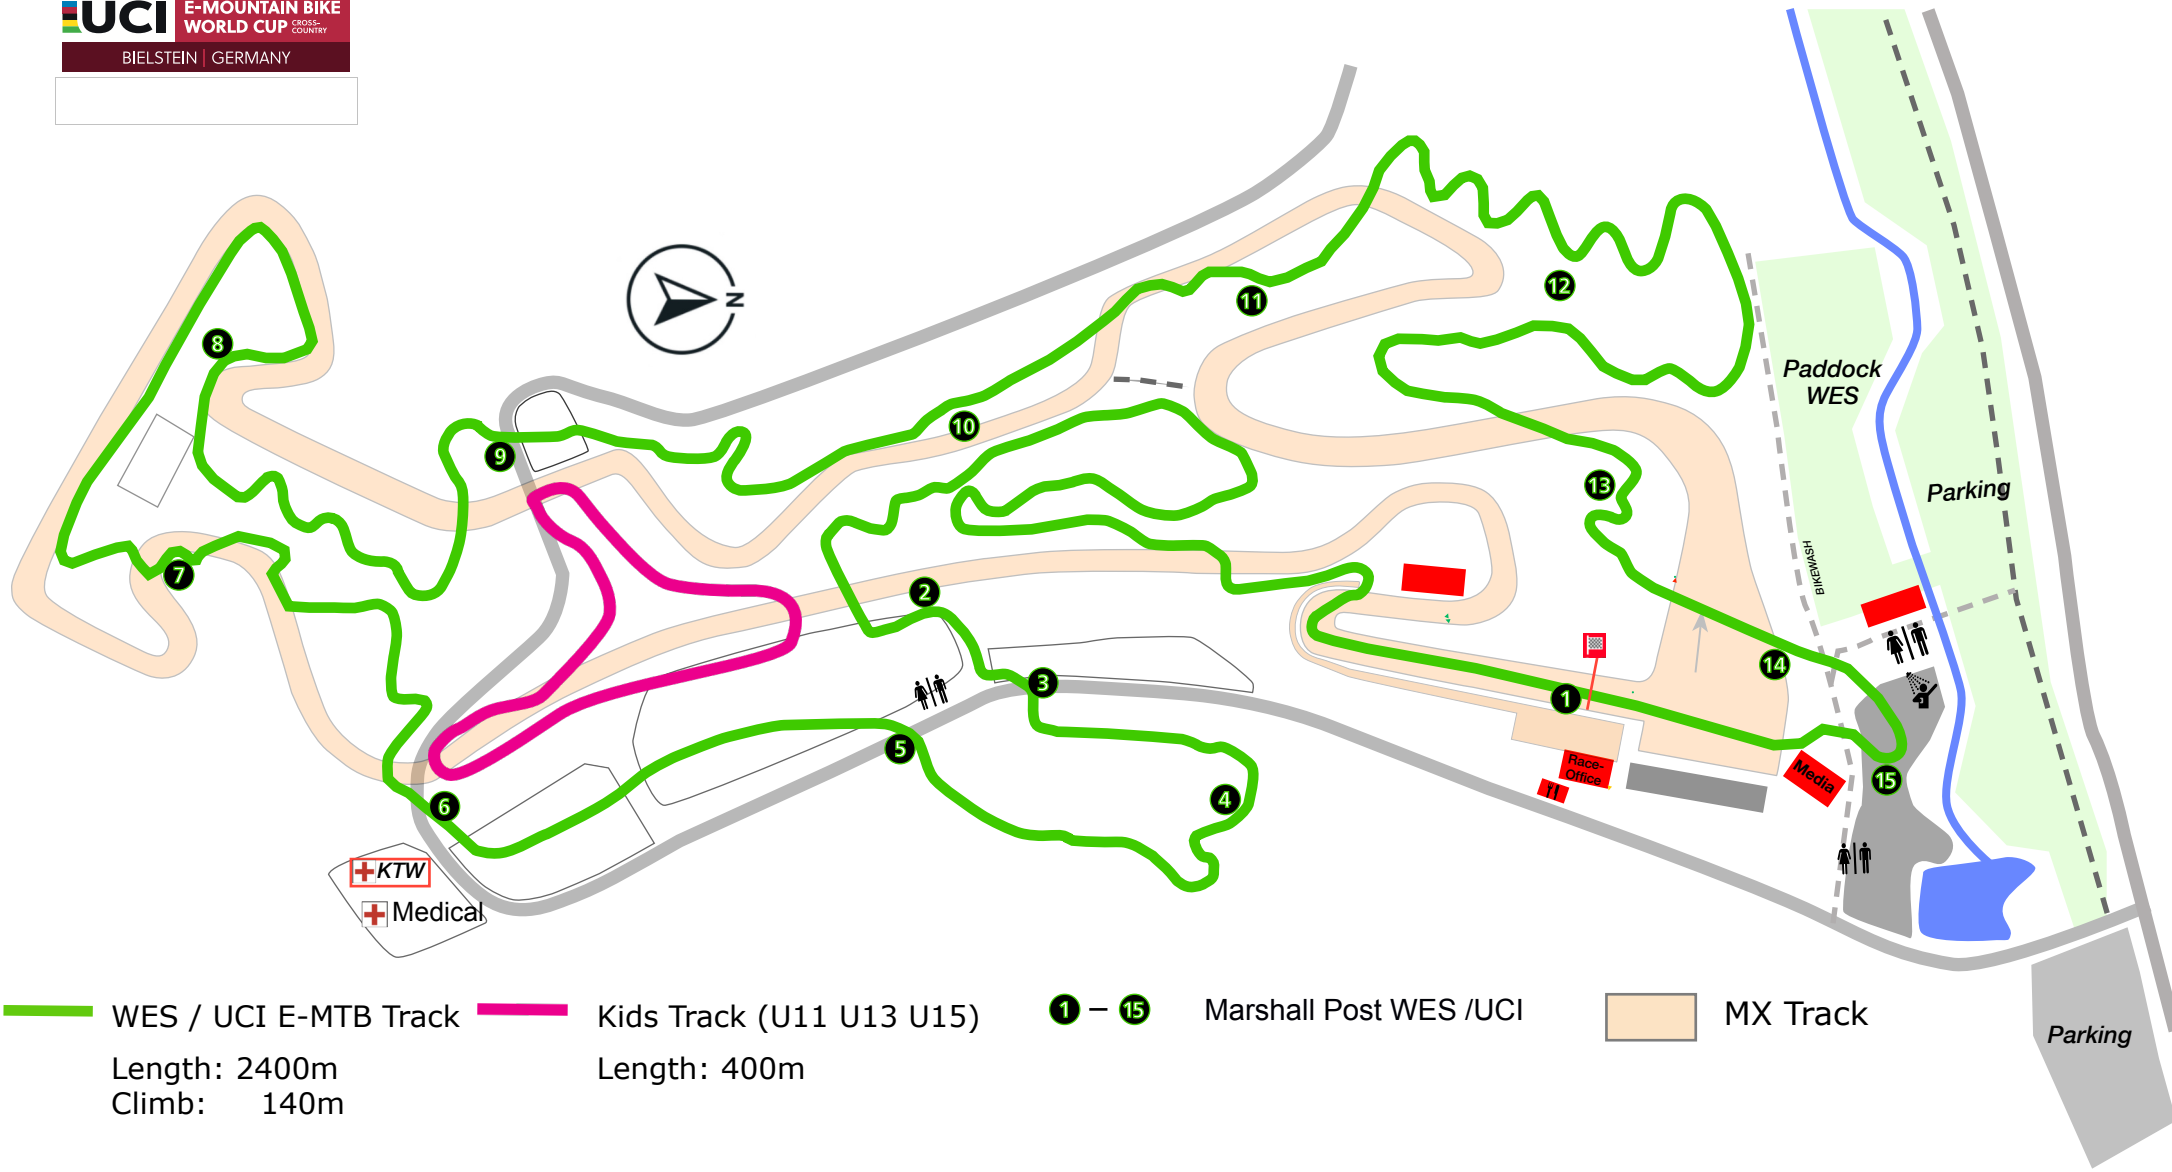

MSC Drabenderhöhe Bielstein e.V. im ADAC "Bielsteiner Waldkurs" seit 1951

BIELSTEIN | GERMANY

- WES / UCI E-MTB Track
Length: 2400m
Climb: 140m
- Kids Track (U11 U13 U15)
Length: 400m
- 1 – 15 Marshall Post WES /UCI
- MX Track